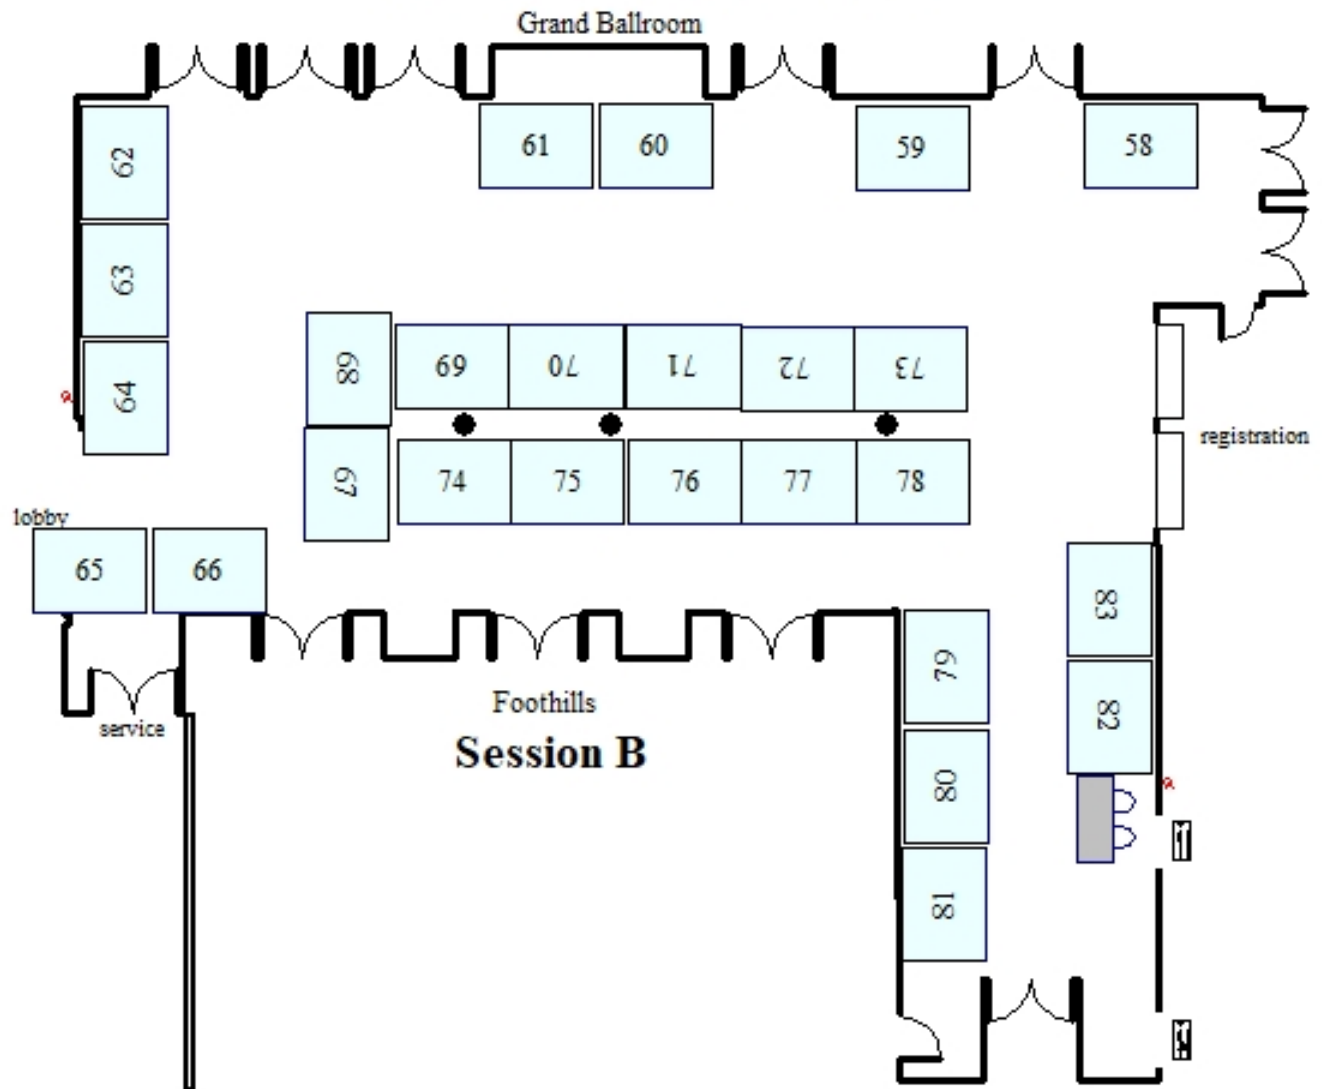

Grand Ballroom Concourse