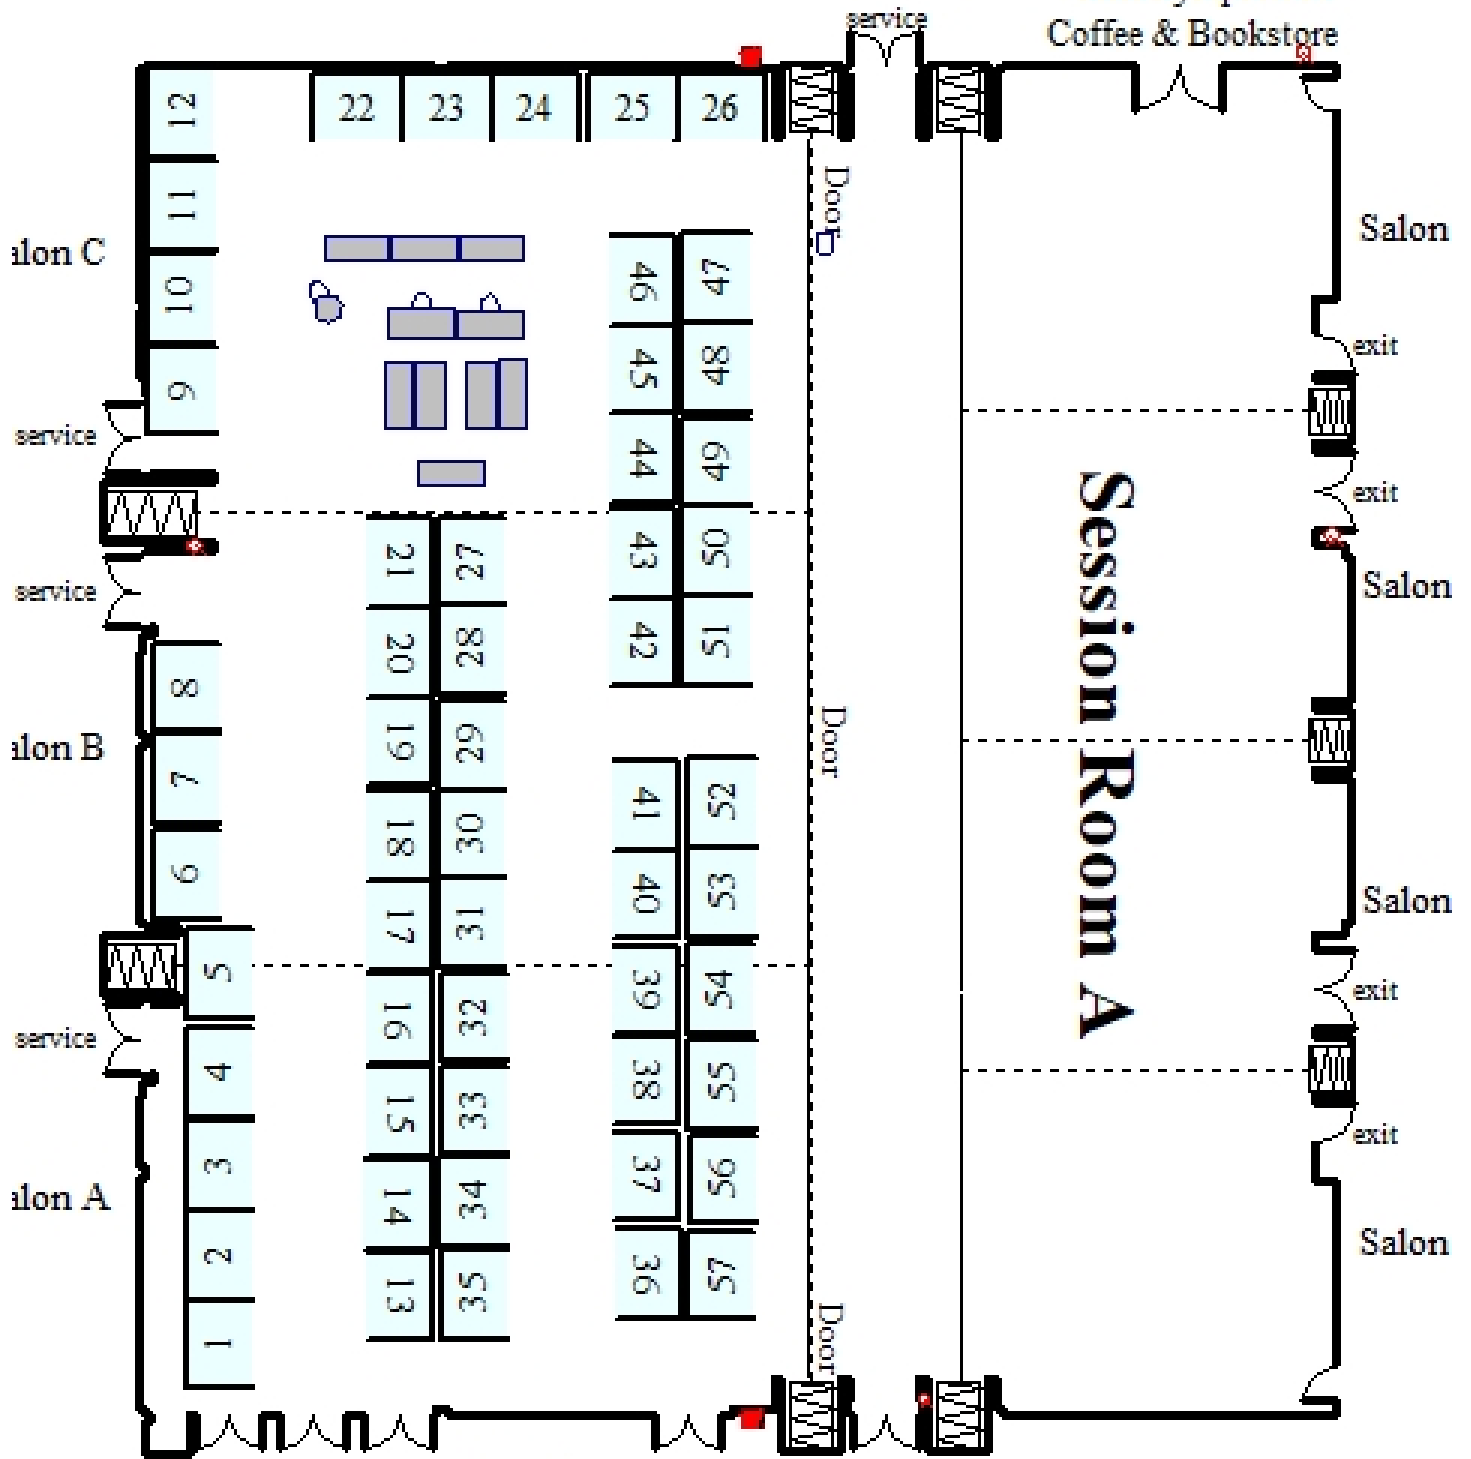

# Grand Ballroom

Winter Symposium  
Coffee & Bookstore

57 Booths  
8' x 6' Booths

# Grand Ballroom Concourse

# Chill Zone